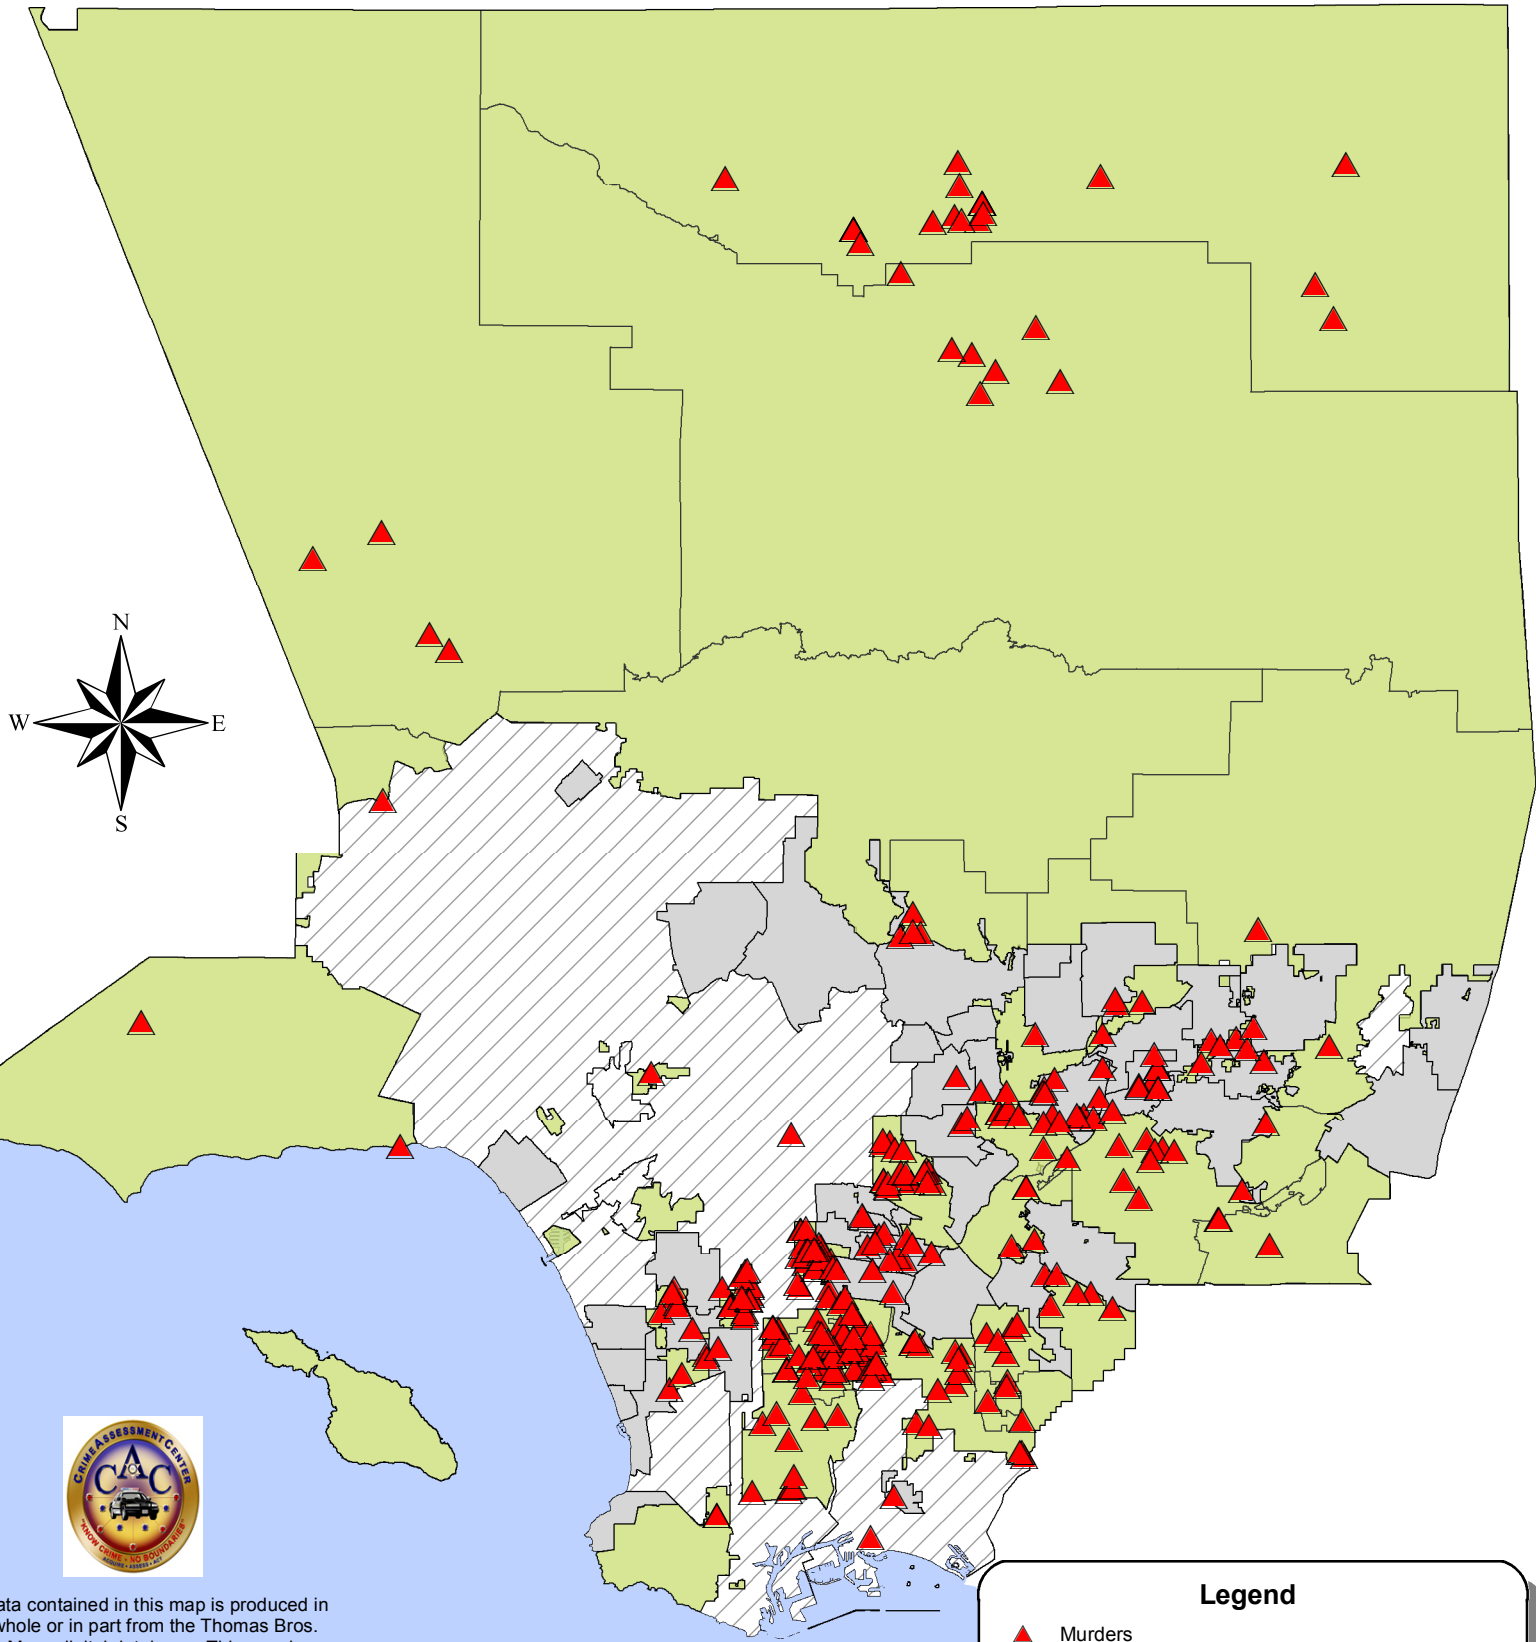

REPORTED MURDERS 2008

Data contained in this map is produced in whole or in part from the Thomas Bros. Maps digital database. This map is copyrighted, and reproduced with permission granted by Thomas Bros. Maps. All rights reserved.

Created 2/5/09 by the Sheriff's Dept. Management Information Services Unit - Crime Analysis Program Murders through 12/31/08

PLEASE NOTE
 Murders displayed are only those investigated by LASD Homicide Bureau and Participating Agencies. Murders occurring in other cities are not shown on this map.

Legend

- Murders
- Sheriff's Jurisdiction
- Participating Agencies & Other Cities Covered by LASD Homicide Bureau
- Cities Not Covered by LASD Homicide Bureau